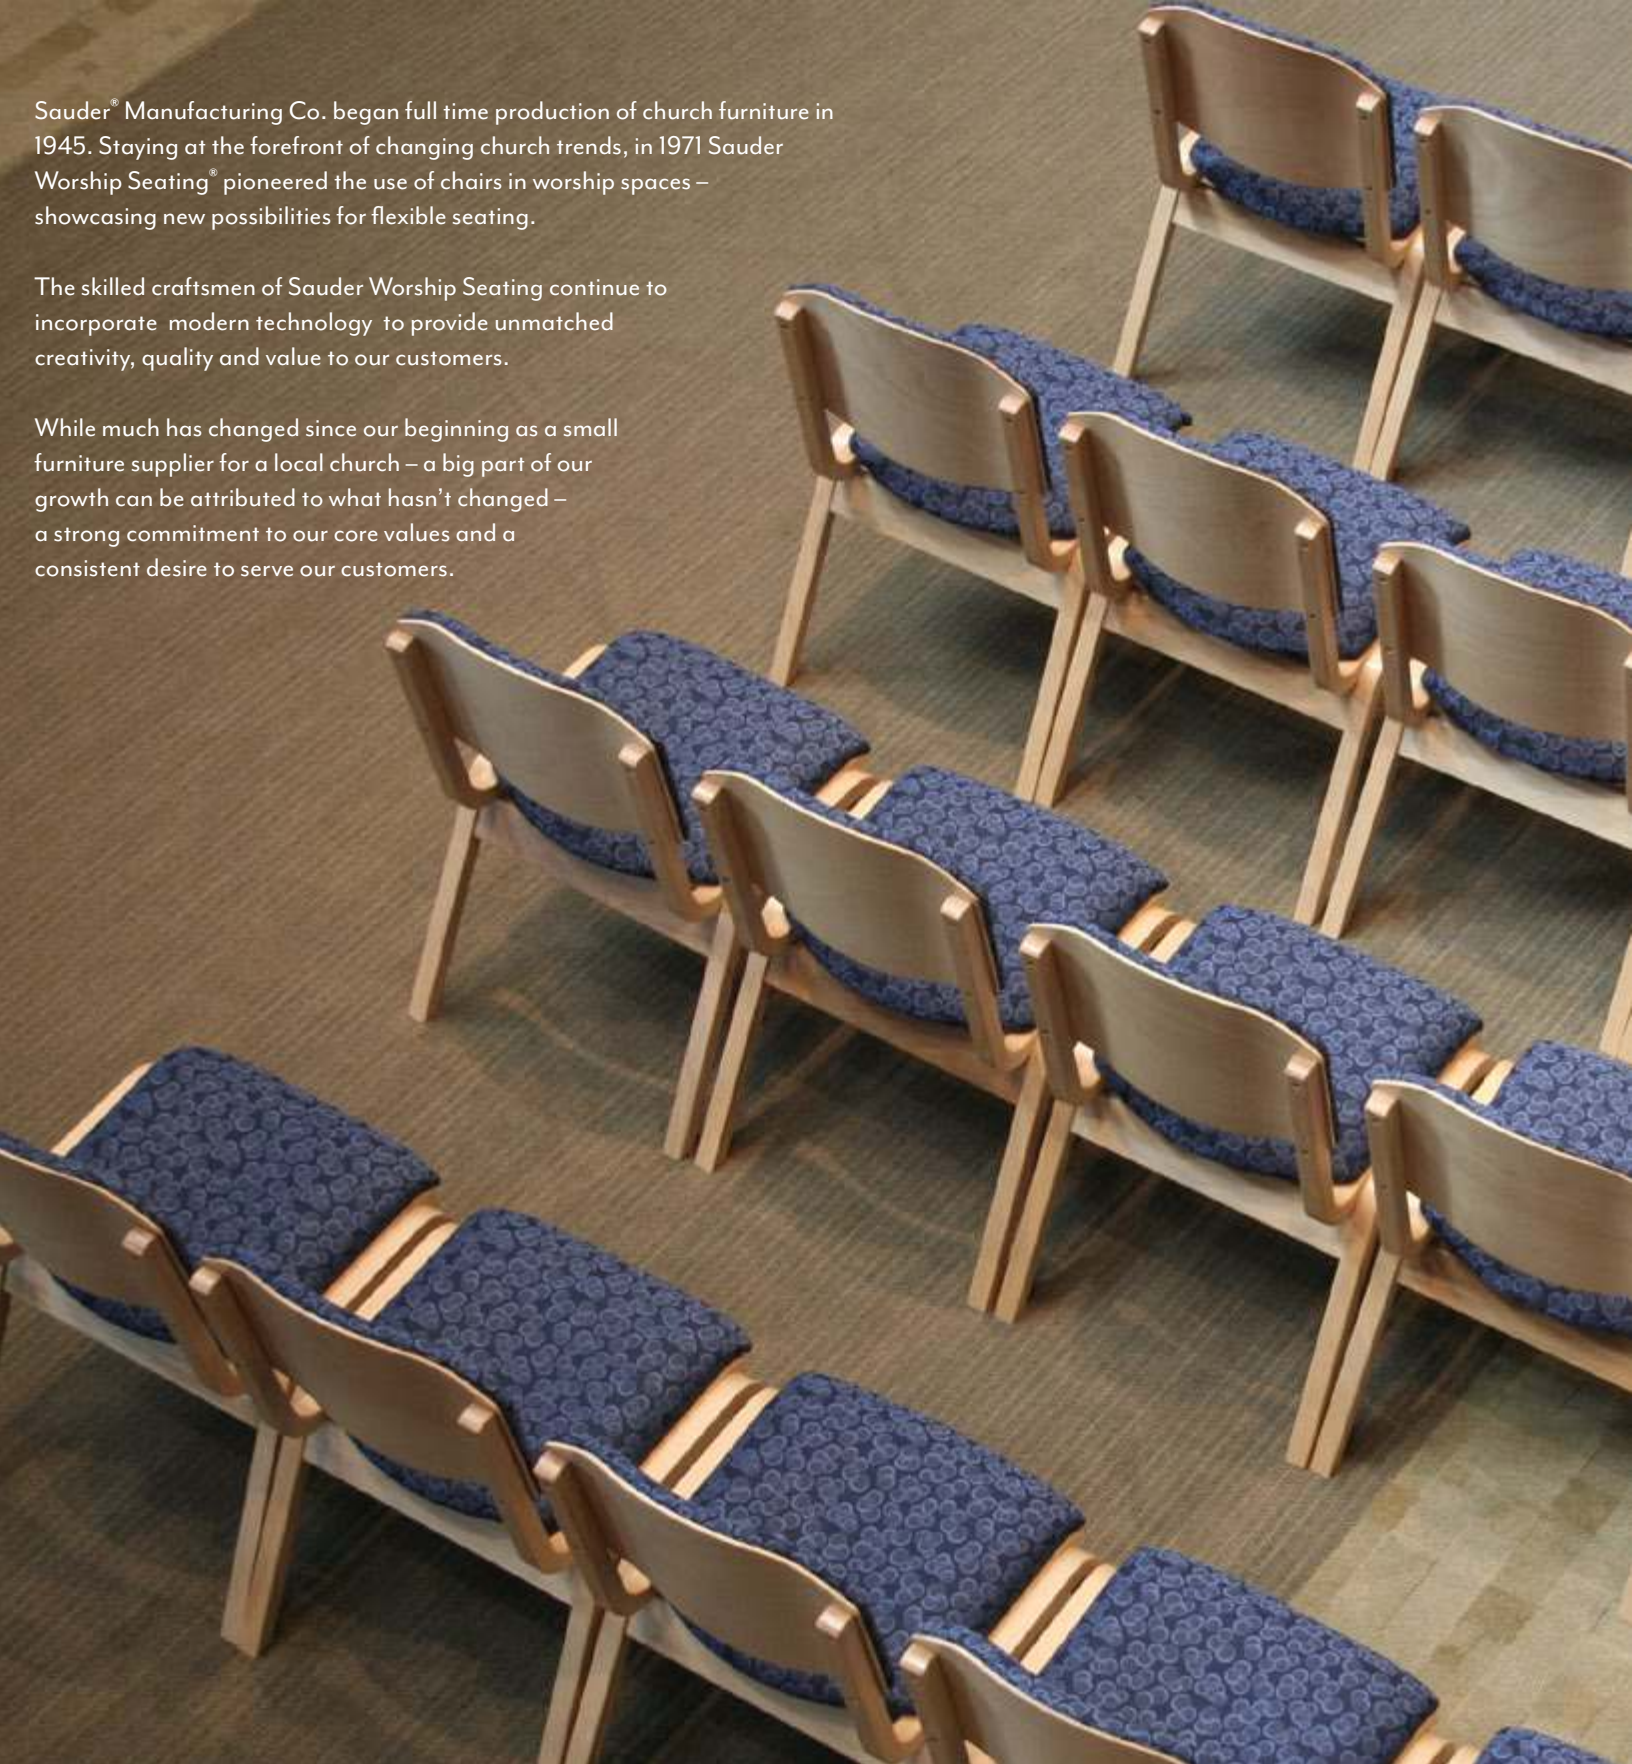

Sauder® Manufacturing Co. began full time production of church furniture in 1945. Staying at the forefront of changing church trends, in 1971 Sauder Worship Seating® pioneered the use of chairs in worship spaces – showcasing new possibilities for flexible seating.

The skilled craftsmen of Sauder Worship Seating continue to incorporate modern technology to provide unmatched creativity, quality and value to our customers.

While much has changed since our beginning as a small furniture supplier for a local church – a big part of our growth can be attributed to what hasn't changed – a strong commitment to our core values and a consistent desire to serve our customers.

930 W. Barre Road | Archbold, OH 43502 | 800.537.1530 | sales@sauderworship.com

sauderworship.com

©2020 Sauder® MFG Co. All rights reserved WS03420911.0720

07/2020