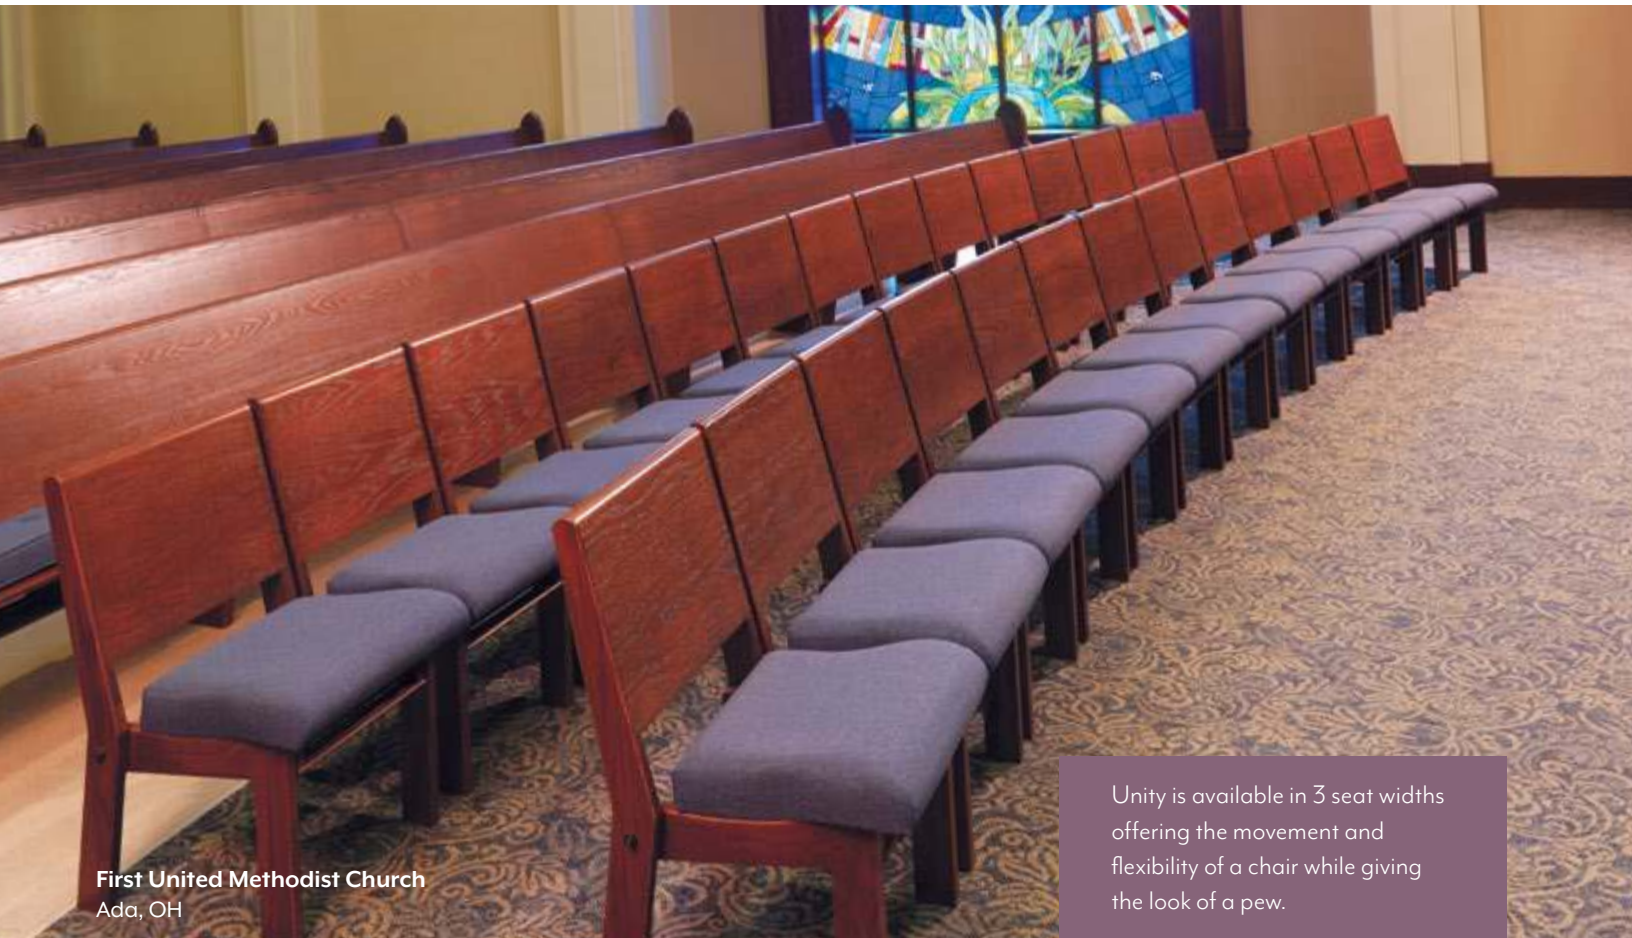

Vantage Side Chair
7028720
(optional bookrack shown)

Vantage Side Chair
7028720
(optional bookrack & kneeler shown)

Vantage Arm Chair
7328720

Vantage SE Side Chair
7028737
(optional bookrack shown)

First United Methodist Church
Ada, OH

Unity is available in 3 seat widths offering the movement and flexibility of a chair while giving the look of a pew.

Unity 3-Seat 60"
3306160

Unity 2-Seat 40"
3306440

Unity Side Chair 20"
3306420

Unity Arm Chair 20"
3326420
(optional bookrack shown)