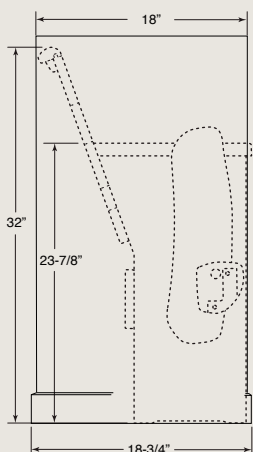

3014168
veneer flat wood back

3016268
upholstered cushion front of back, wood veneer back of back

3016768
upholstered ergonomic cushion front of back, wood veneer back of back

Dimensions

Seat Width Options

Standard Seat
18" standard seat with
21 - 23 1/2" spacing
center to center

Wide Seat
19 1/2" wide seat with
22 1/2" - 23 1/2" spacing
center to center

Wide Space
19 1/2" wide seat with
wider 24" - 25" spacing
center to center