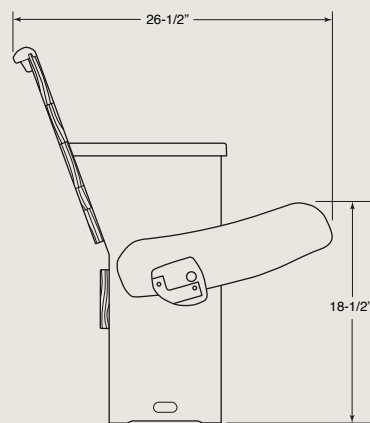

3014168
veneer flat wood back

3016268
upholstered cushion front of back, wood veneer back of back

3016768
upholstered ergonomic cushion front of back, wood veneer back of back

Dimensions

Seat Width Options

Standard Seat
18" standard seat with
21 - 23 1/2" spacing
center to center

Wide Seat
19 1/2" wide seat with
22 1/2" - 23 1/2" spacing
center to center

Wide Space
19 1/2" wide seat with
wider 24" - 25" spacing
center to center