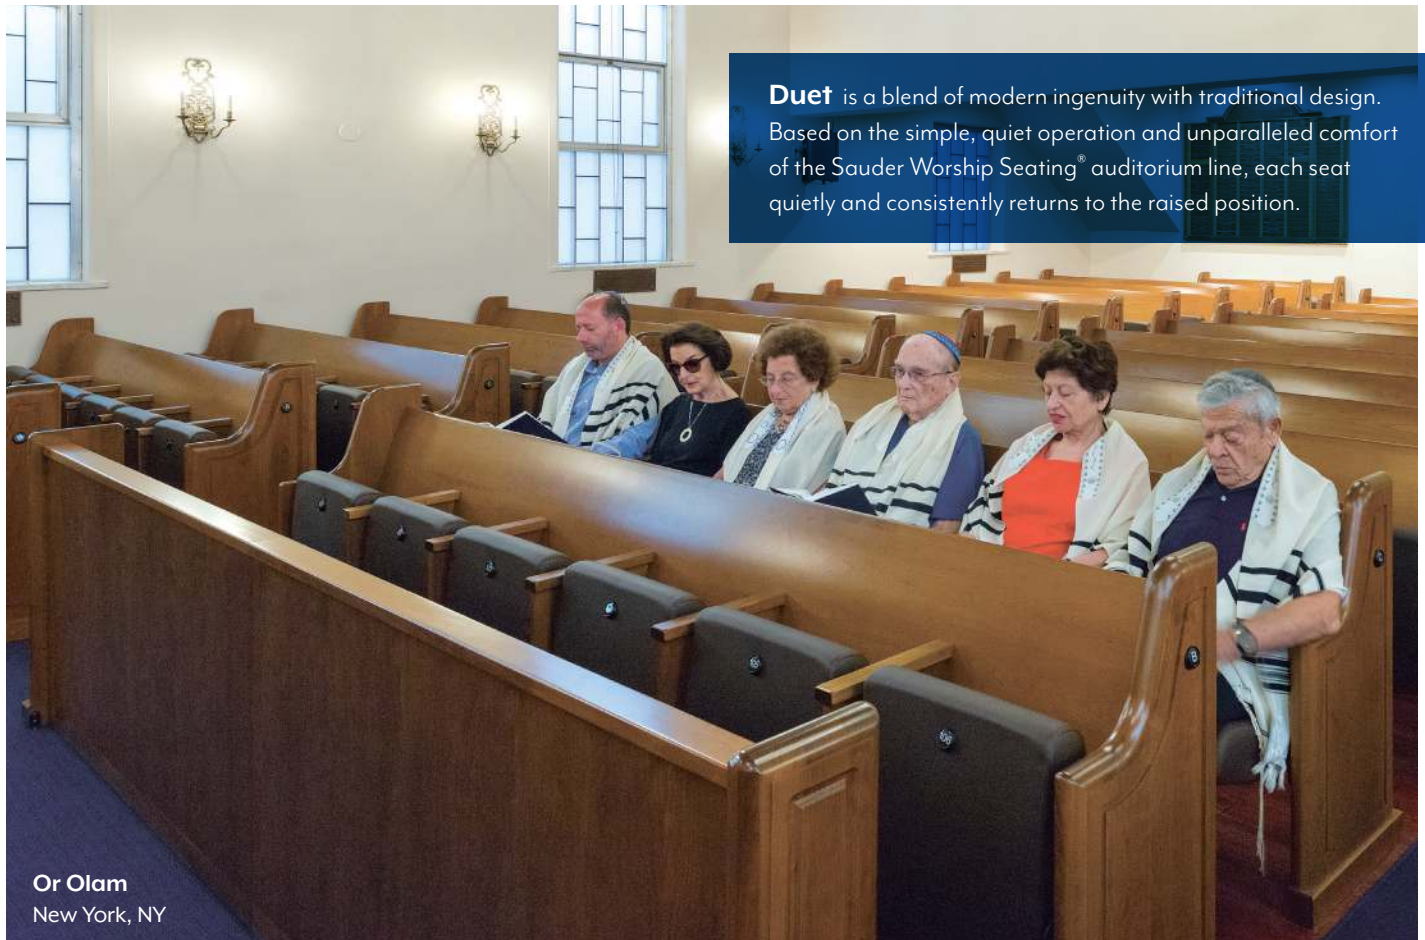

DUET™

SAUDERWORSHIP
seating®

furniture for the way you worship

DUET™

Duet is a blend of modern ingenuity with traditional design. Based on the simple, quiet operation and unparalleled comfort of the Sauder Worship Seating® auditorium line, each seat quietly and consistently returns to the raised position.