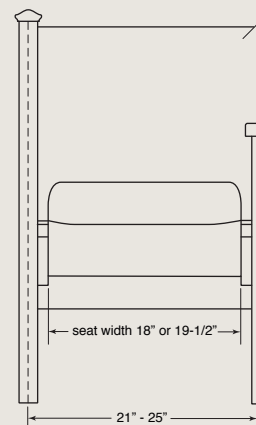

3014168
veneer flat wood back

3016268
upholstered cushion front of back, wood veneer back of back

3016768
upholstered ergonomic cushion front of back, wood veneer back of back

Dimensions

Seat Width Options

Standard Seat
18" standard seat with
21 - 23 1/2" spacing
center to center

Wide Seat
19 1/2" wide seat with
22 1/2" - 23 1/2" spacing
center to center

Wide Space
19 1/2" wide seat with
wider 24" - 25" spacing
center to center