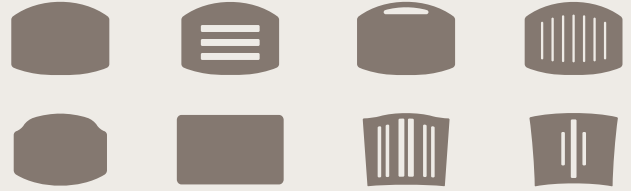

PLYLOK

SAUDERWORSHIP
seating®

furniture for the way you worship

PLYLOK

Flexible Style and Comfort

PlyLok offers multiple back styles and customized back options, as well as many heights and seat sizes.

- Bar stool, counter stool and chair heights available
- Many upholstered or wood seat and back combinations
- 3 widths available 18", 20", 22"

Choose from over 20 back styles

Some popular backs include:

PlyLok Bar Stool
7123712

PlyLok Side Chair
7028742

PlyLok Arm Chair
7328748

PRODUCT SPECS

Product No.	Product Name	Height	Depth	Width	Seat Height	Seat Width	Weight	Stack Qty.
PlyLok								
7028742	Side Chair	32 ¾"	22 ¼"	20"	18"	16 ¾"	18 lbs.	8
7028744	Side Chair	32 ¼"	22"	18"	18"	14 ¾"	18 lbs.	8
7028749	Side Chair	33 ¾"	23"	22 ¼"	18"	18 ¾"	20 lbs.	8
7328748	Arm Chair	32 ¾"	22 ¼"	24"	18"	16 ¾"	22 lbs.	7
7123712	Bar Stool	43 ¼"	23"	17 ½"	28"	16 ¾"	23 lbs.	0
7128744	Bar Stool	43 ¼"	23"	17 ½"	29"	16 ¾"	21 lbs.	0
7228744	Counter Stool	38 ¼"	23"	17 ½"	24"	16 ¾"	20 lbs.	0
7323718	Arm Chair	33 ¾"	22 ¼"	24"	18"	16 ¾"	23 lbs.	0
7223712	Counter Stool	38 ¼"	23"	17 ½"	23"	16 ¾"	22 lbs.	0