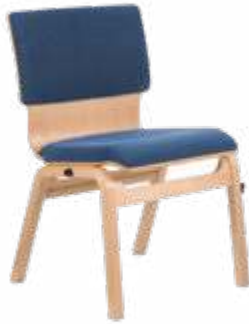

VANTAGE

SAUDERWORSHIP
seating®

furniture for the way you worship

VANTAGE

Vantage Side Chair
7028720
(optional book rack shown)

Vantage Side Chair
7028720
(optional book rack & kneeler shown)

Vantage Arm Chair
7328720

Vantage Arm Chair
7328730
(optional book rack shown)

7028730 Vantage Chair

7028731 Vantage Chair

7028725 Vantage Chair

7028720 Vantage Chair

The Natural Beauty of Wood

Sauder Worship Seating® Vantage chairs combine plybent construction and design with the comfort, durability and flexibility provided by chair seating. Vantage features the warmth and beauty of wood, and its plybent construction results in an exceptionally strong and stylish chair.

Seat Options

- Available with or without arms
- Optional interlocks provide for either straight rows or radius seating arrangements
- Chairs are stackable up to 6 high for easy and convenient storage or for cleaning
- Optional dolly to easily move chairs

VANTAGE SE

7028737 Vantage SE Chair

7028739 Vantage SE Chair
2" wider seat option

7328737 Vantage SE Arm Chair

Vantage SE

Vantage SE is built for additional comfort using thicker seat foam and the option of standard or 2" wider seats.